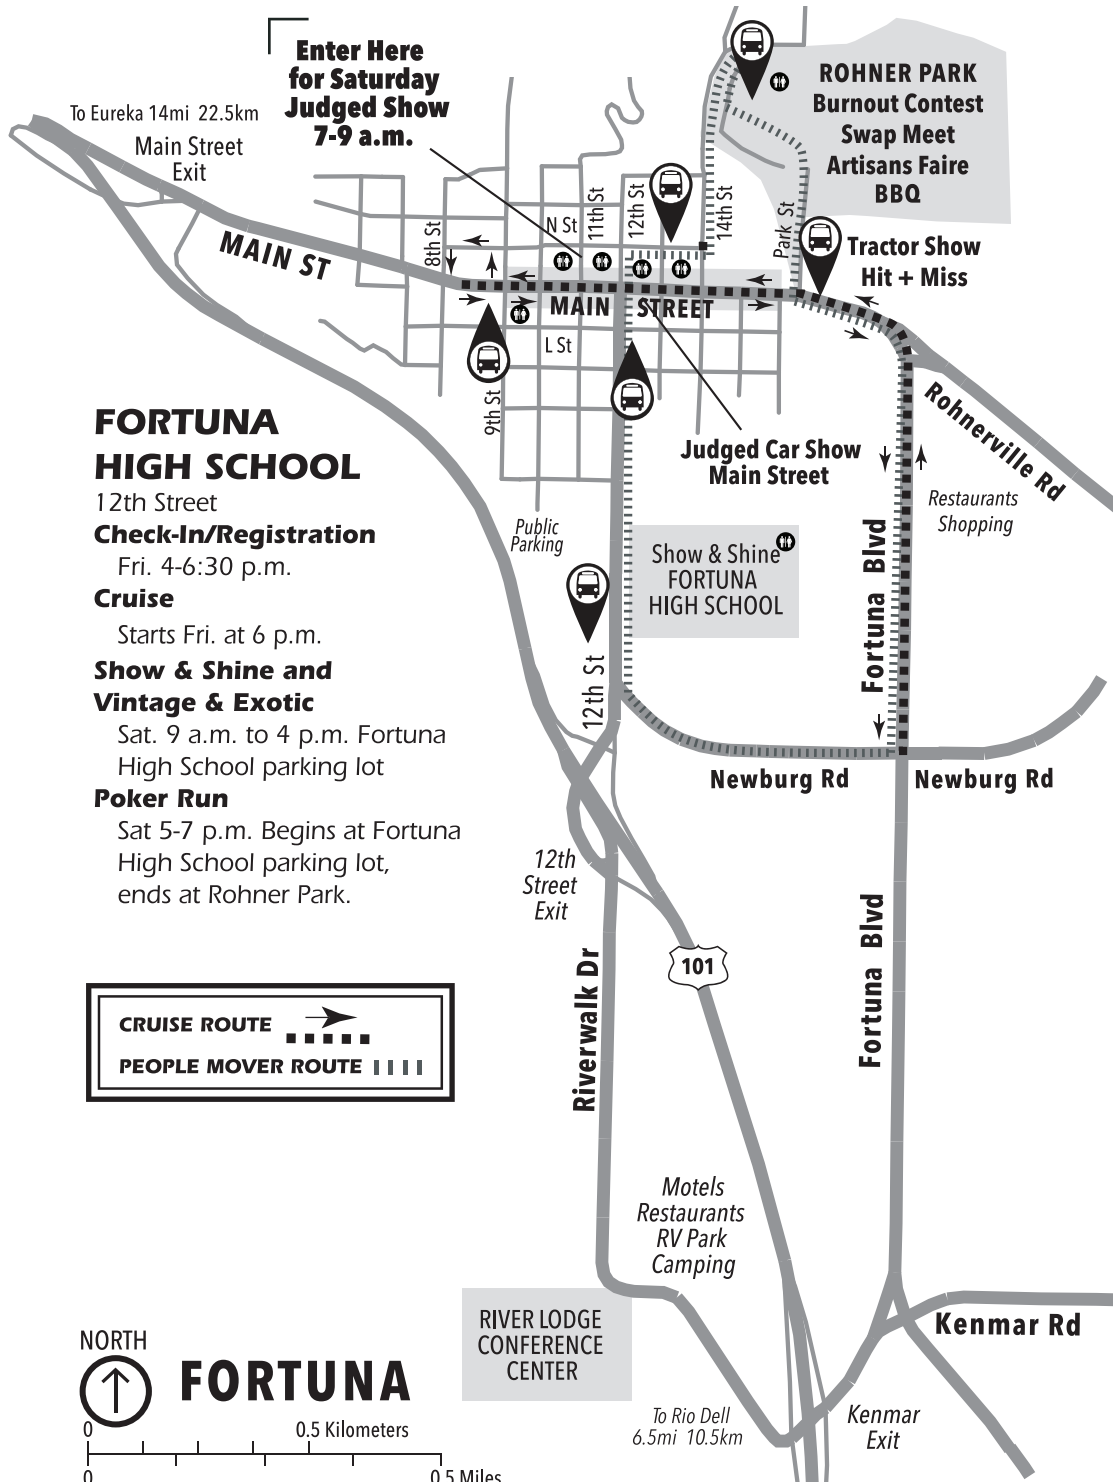

**AUTOXPO
PEOPLE
MOVER
BUS STOPS**

Around town all day
Saturday only,
9:00 a.m.-4 p.m.
Watch for the
people mover

MAIN STREET

Judged Car Show

Sat 9 a.m. to 4 p.m.
Entries check in Sat. 7-9 a.m only,
take N Street to 11th & Main

Grease
Sat. 8 p.m (Free)

Burn Out Contest

\$1.00 Admittance
Sun. 2 p.m.

Trophies & Awards

Sun. 10 a.m.

Swap Meet

Friday noon - 5 p.m.
(set-up and sales),
Sat. 7 a.m.-5 p.m.,
Sun. 7 a.m.-4 p.m.
Friday evening entries use
Kenmar Exit and take Fortuna
Blvd. to Rohner Park during the
Cruise 6-7:30 p.m.

**FORTUNA
HIGH SCHOOL**

12th Street
Check-In/Registration
Fri. 4-6:30 p.m.

Cruise

Starts Fri. at 6 p.m.

**Show & Shine and
Vintage & Exotic**

Sat. 9 a.m. to 4 p.m. Fortuna
High School parking lot

Poker Run

Sat 5-7 p.m. Begins at Fortuna
High School parking lot,
ends at Rohner Park.